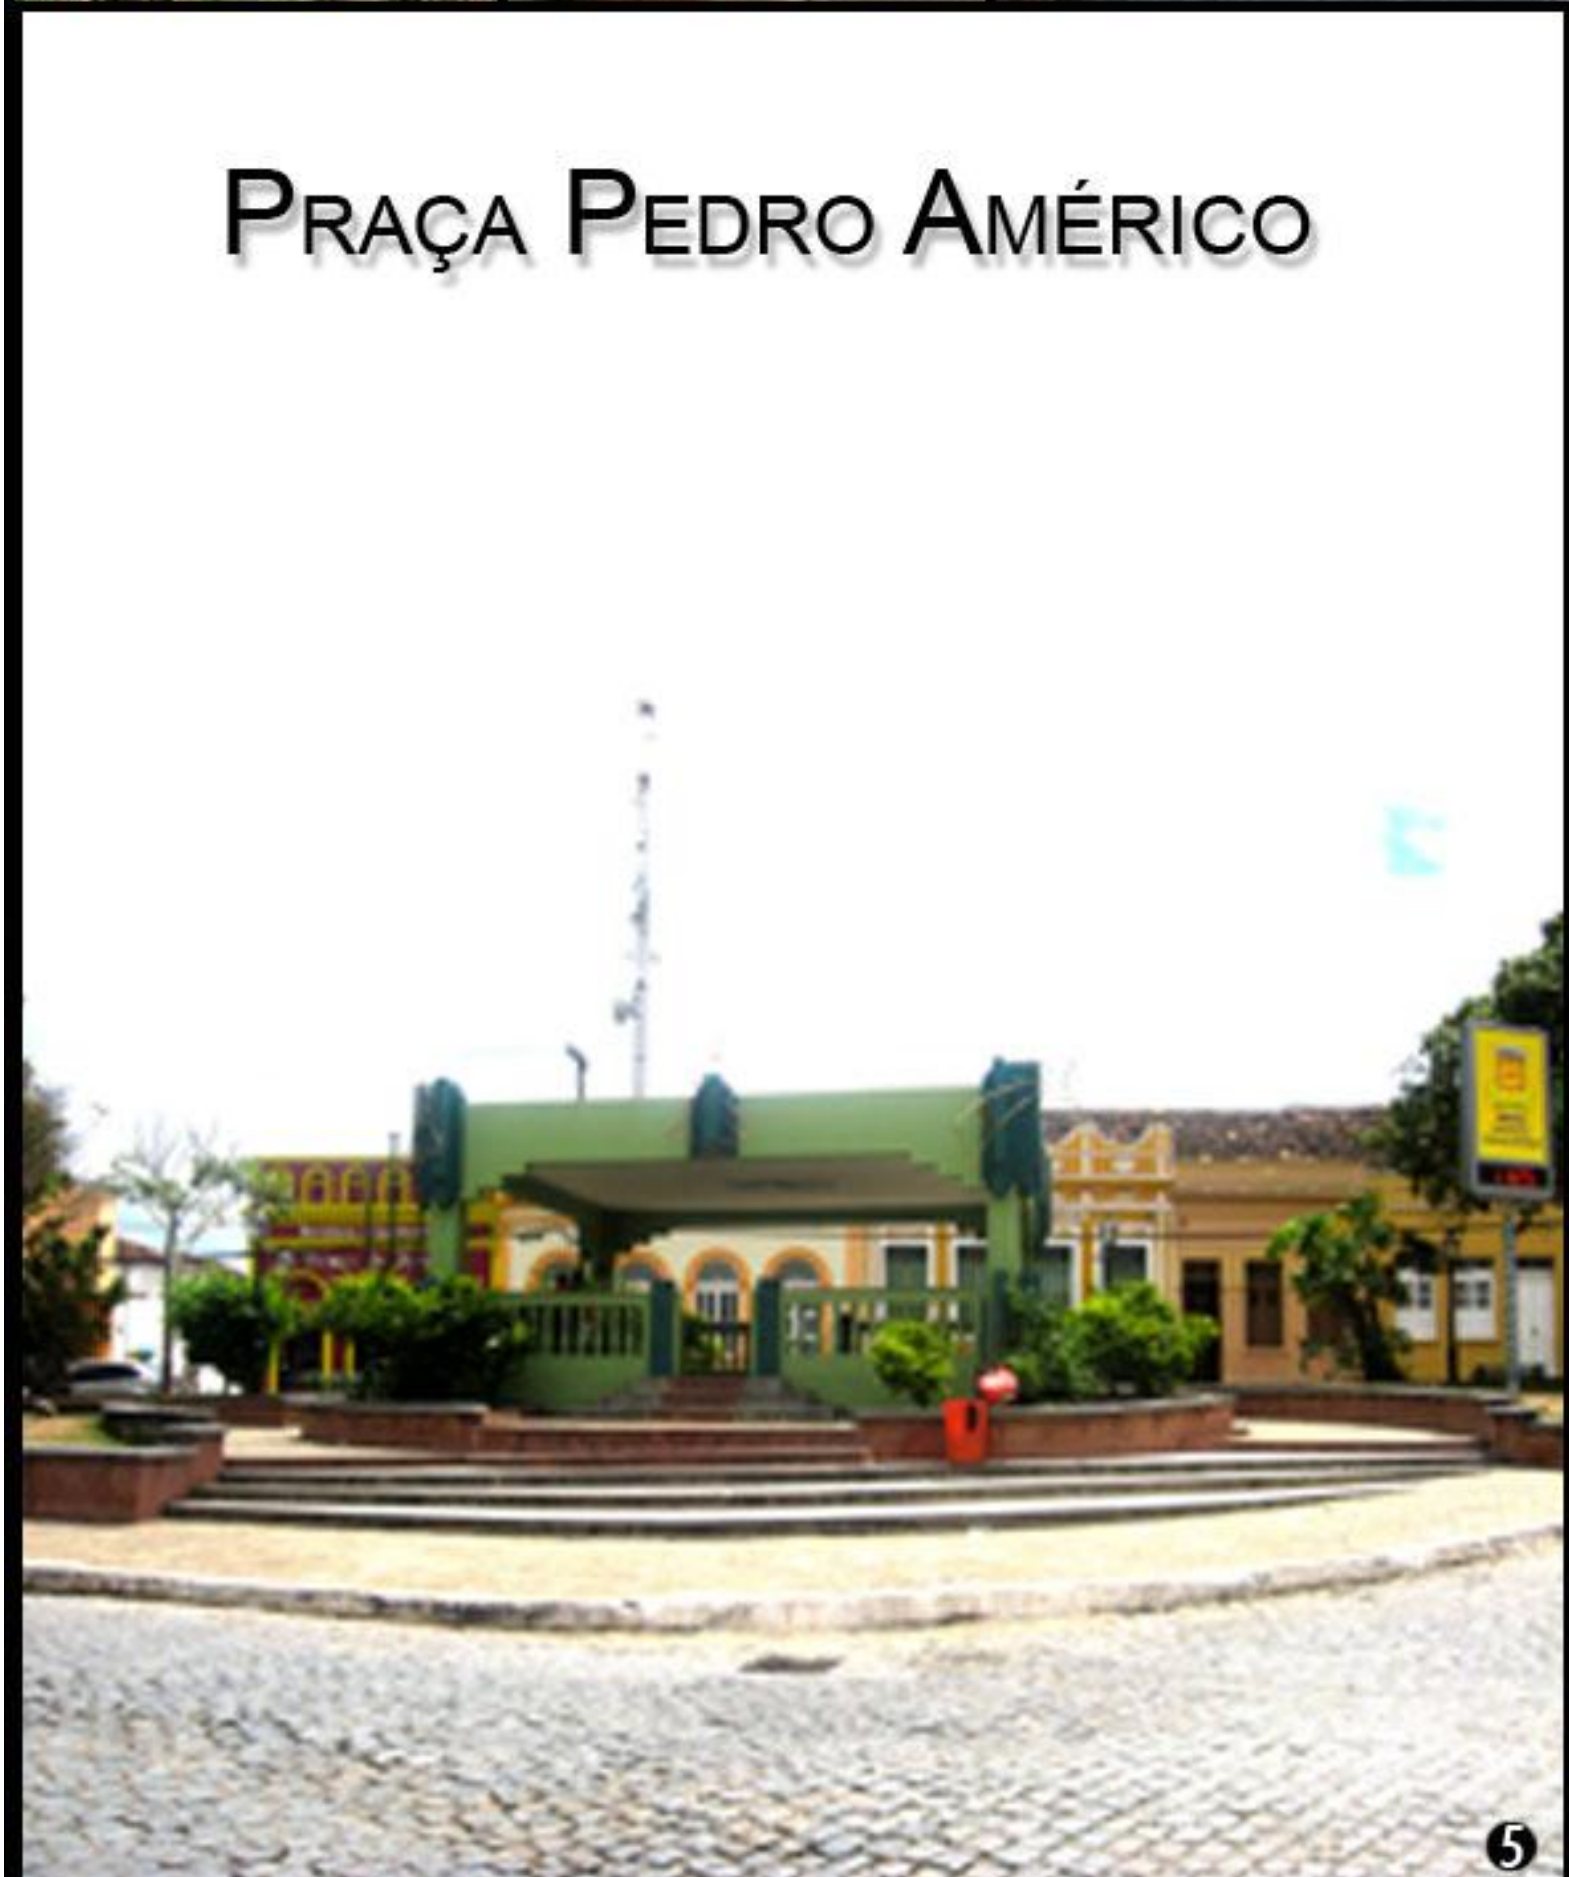

AREIA - PB

TEATRO MINERVA

PRAÇA PEDRO AMÉRICO

IGREJA MATRIZ DE NOSSA SENHORA DA CONCEIÇÃO

IGREJA NOSSA SENHORA DO ROSÁRIO

E.E.F.M. MINISTRO
JOSÉ AMÉRICO

ESPAÇO DAS ARTES
HORÁCIO DE ALMEIDA

COLÉGIO SANTA RITA

GRUPO DE HIP-HOP THE CRAZY DANCE

ALEXANDRE SILVA
DIRETOR DO GRUPO THE CRAZY DANCE

GRUPO DE HIP-HOP THE CRAZY DANCE

The image features a large, semi-transparent cyan graphic of banana leaves and a bunch of bananas in the upper left quadrant. The background is a photograph of a town built on a hillside, with a prominent church spire visible. The scene is captured during the golden hour, with warm sunlight illuminating the buildings and casting long shadows. In the foreground, there is a paved road, a concrete curb, and a green lawn. A tall, thin pole stands near a large, leafy tree on the right side of the frame.

BANANEIRAS - PB

CRUZEIRO DE ROMA

MAMULENGO

FONTE: FILME "CONTADORES DE ESTÓRIA"

FONTE: WWW.BANANEIRAS.PB.GOV.BR

ESPAÇO CULTURAL E TEATRO IVALDO LUCENA

TÚNEL FERROVIÁRIO

FONTE: FILME "CONTADORES DE ESTÓRIA"